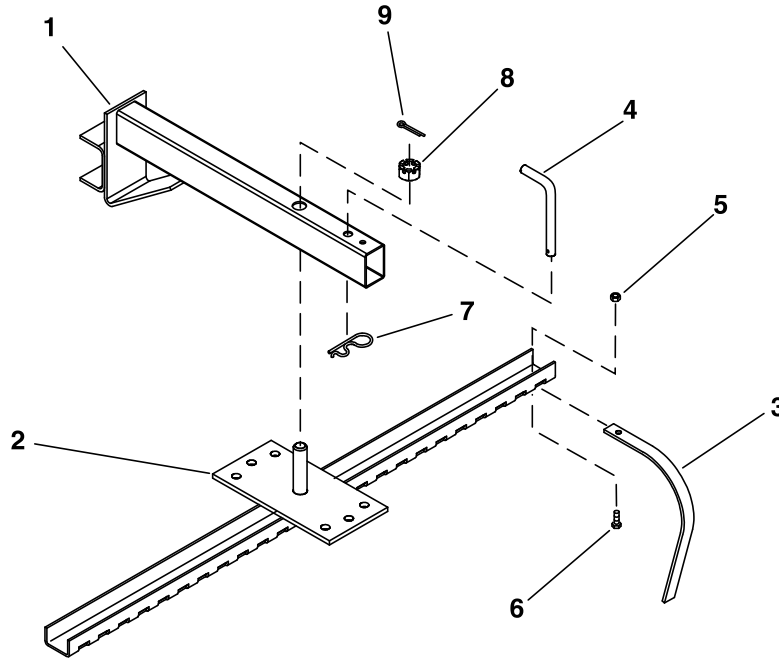

REPAIR PARTS FOR MODEL 45-03661 SLEEVE HITCH ROCK RAKE

REF. NO.	PART NO.	QTY.	DESCRIPTION	REF. NO.	PART NO.	QTY.	DESCRIPTION
1	65063BL3	1	Hitch Assembly	6	43001	24	Hex Bolt, 3/8-16 x 1"
2	64780BL3	1	Rake Pivot Assembly	7	43343	1	Hair Cotter Pin, 3/32"
3	25165BL1	24	Rake Tine	8	48968	1	Slotted Hex Nut, 1"-8
4	48978	1	Pivot Pin	9	46855	1	Cotter Pin, 3/16" x 2"
5	HA21362	24	Hex Nut, 3/8-16 (Nylock)		3-240	1	Owner's Manual